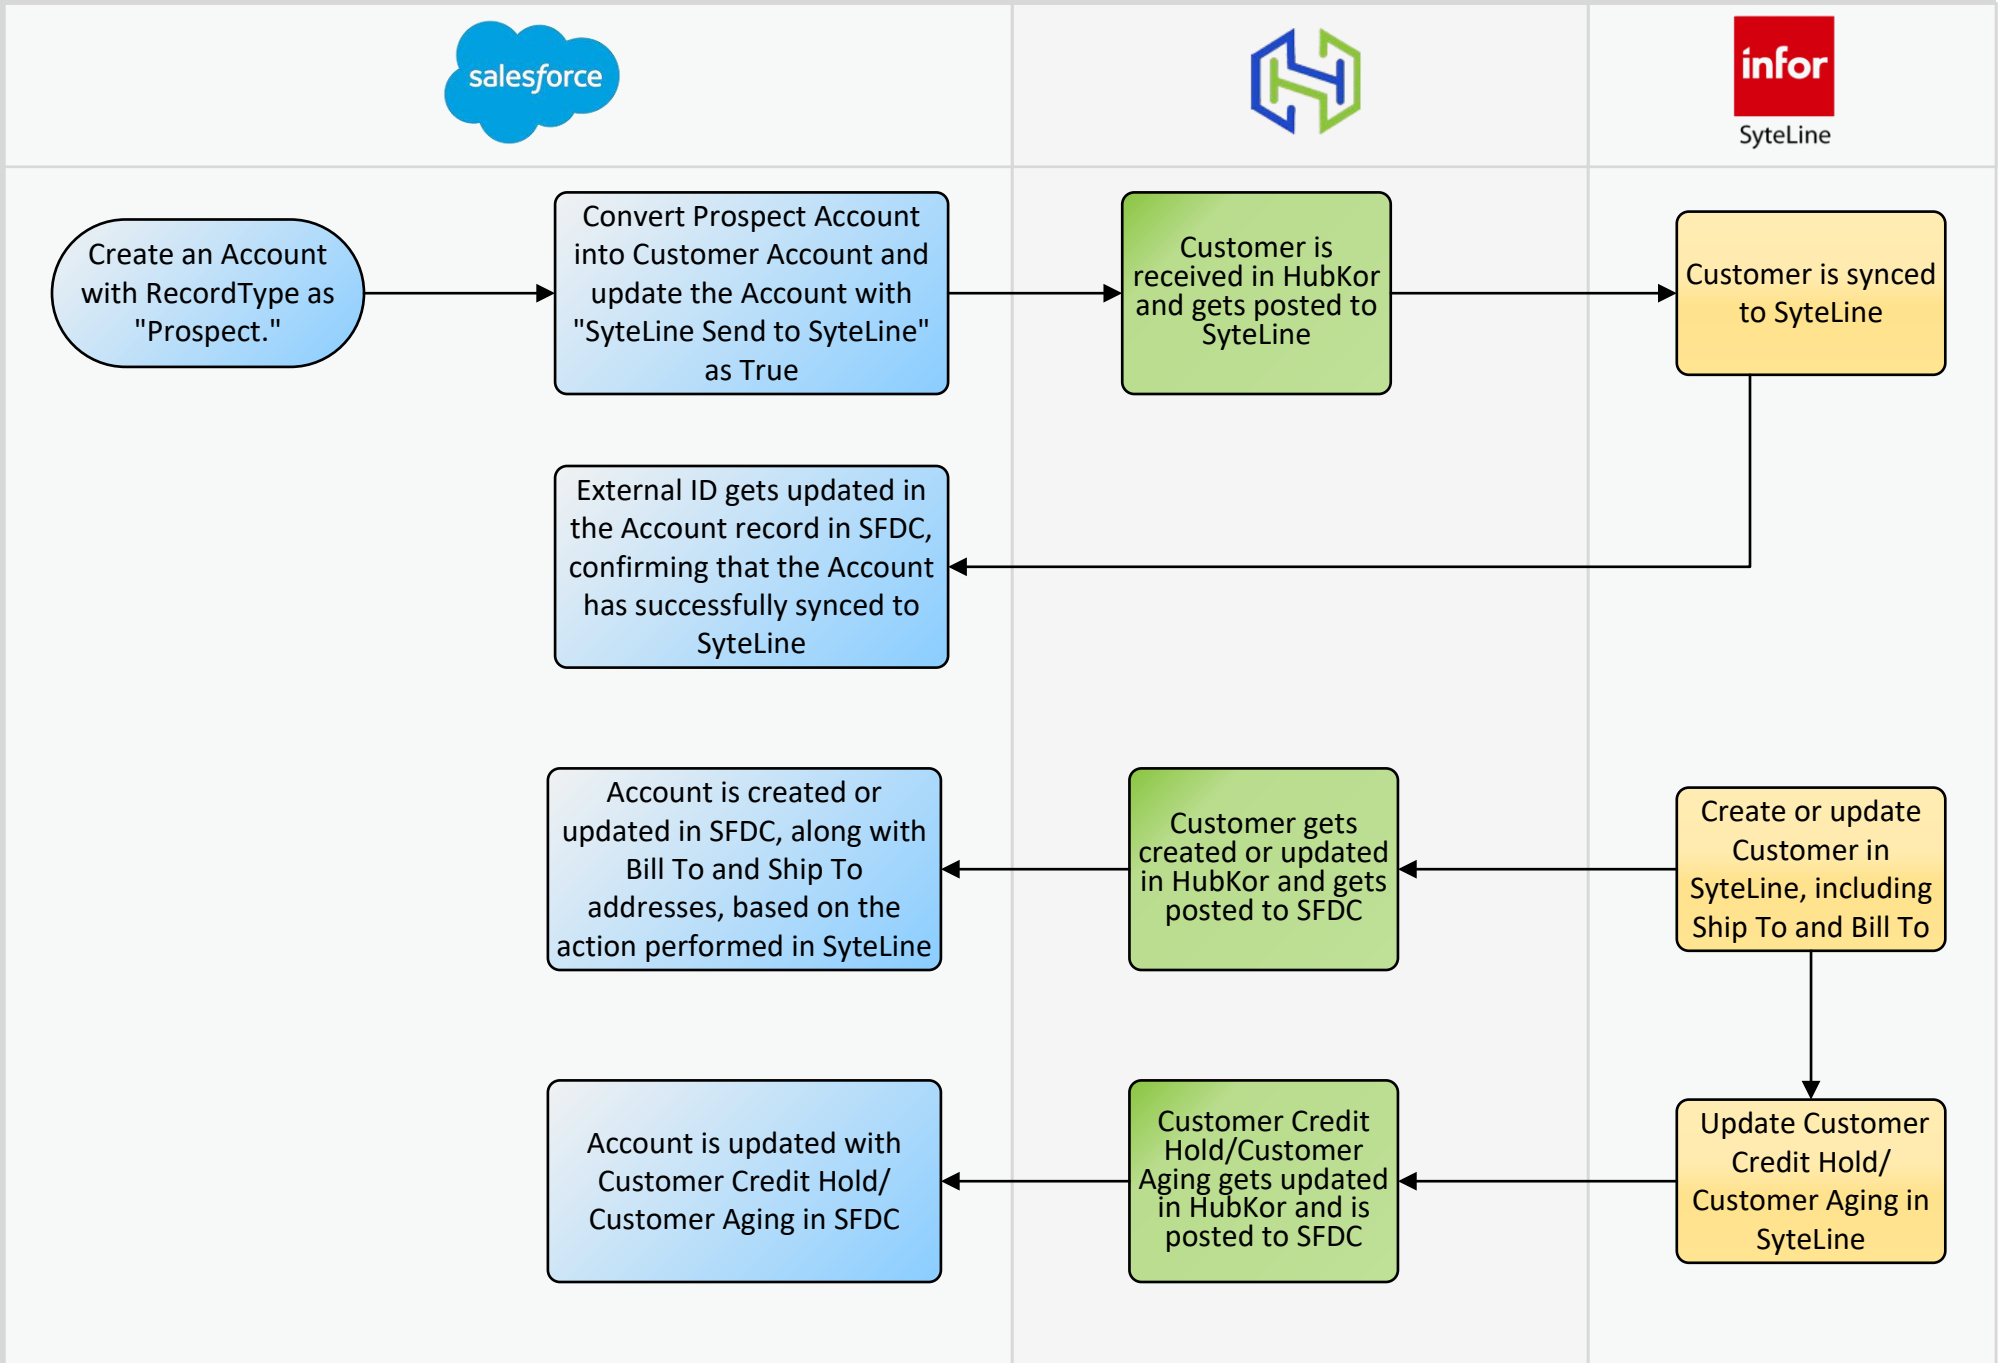

# Customer Sync from SFDC to Syteline and vice versa

## Legend