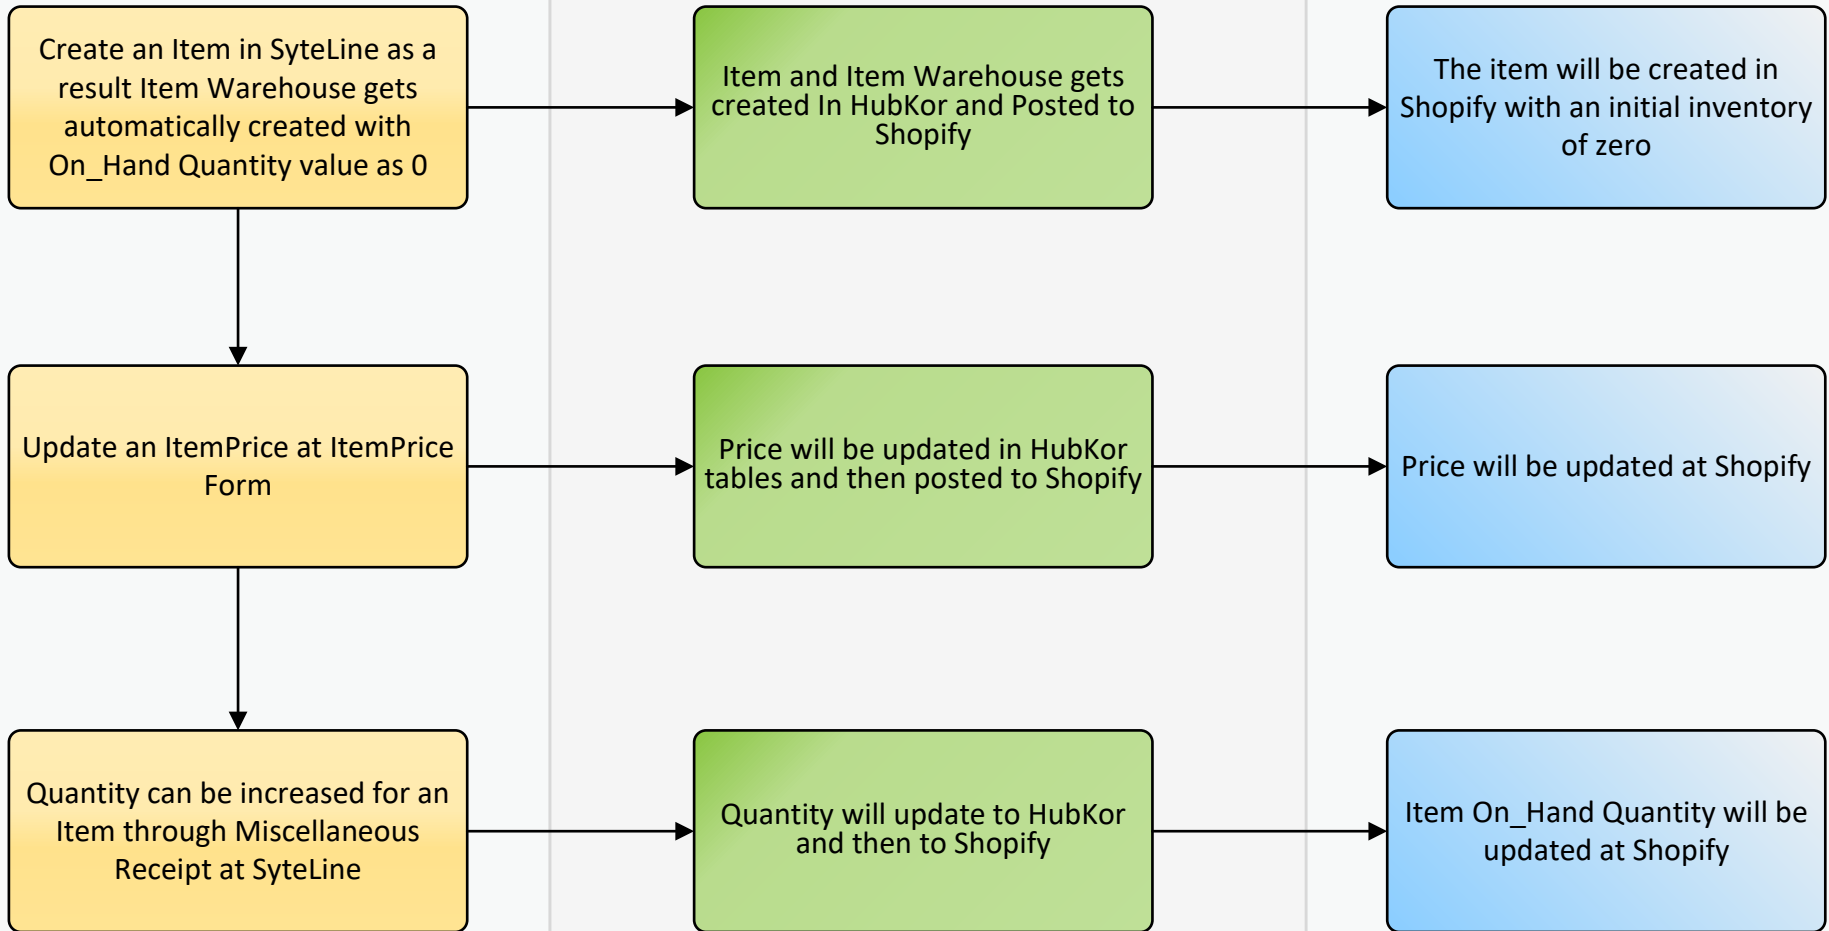

Item sync from SyteLine to Shopify

Legend