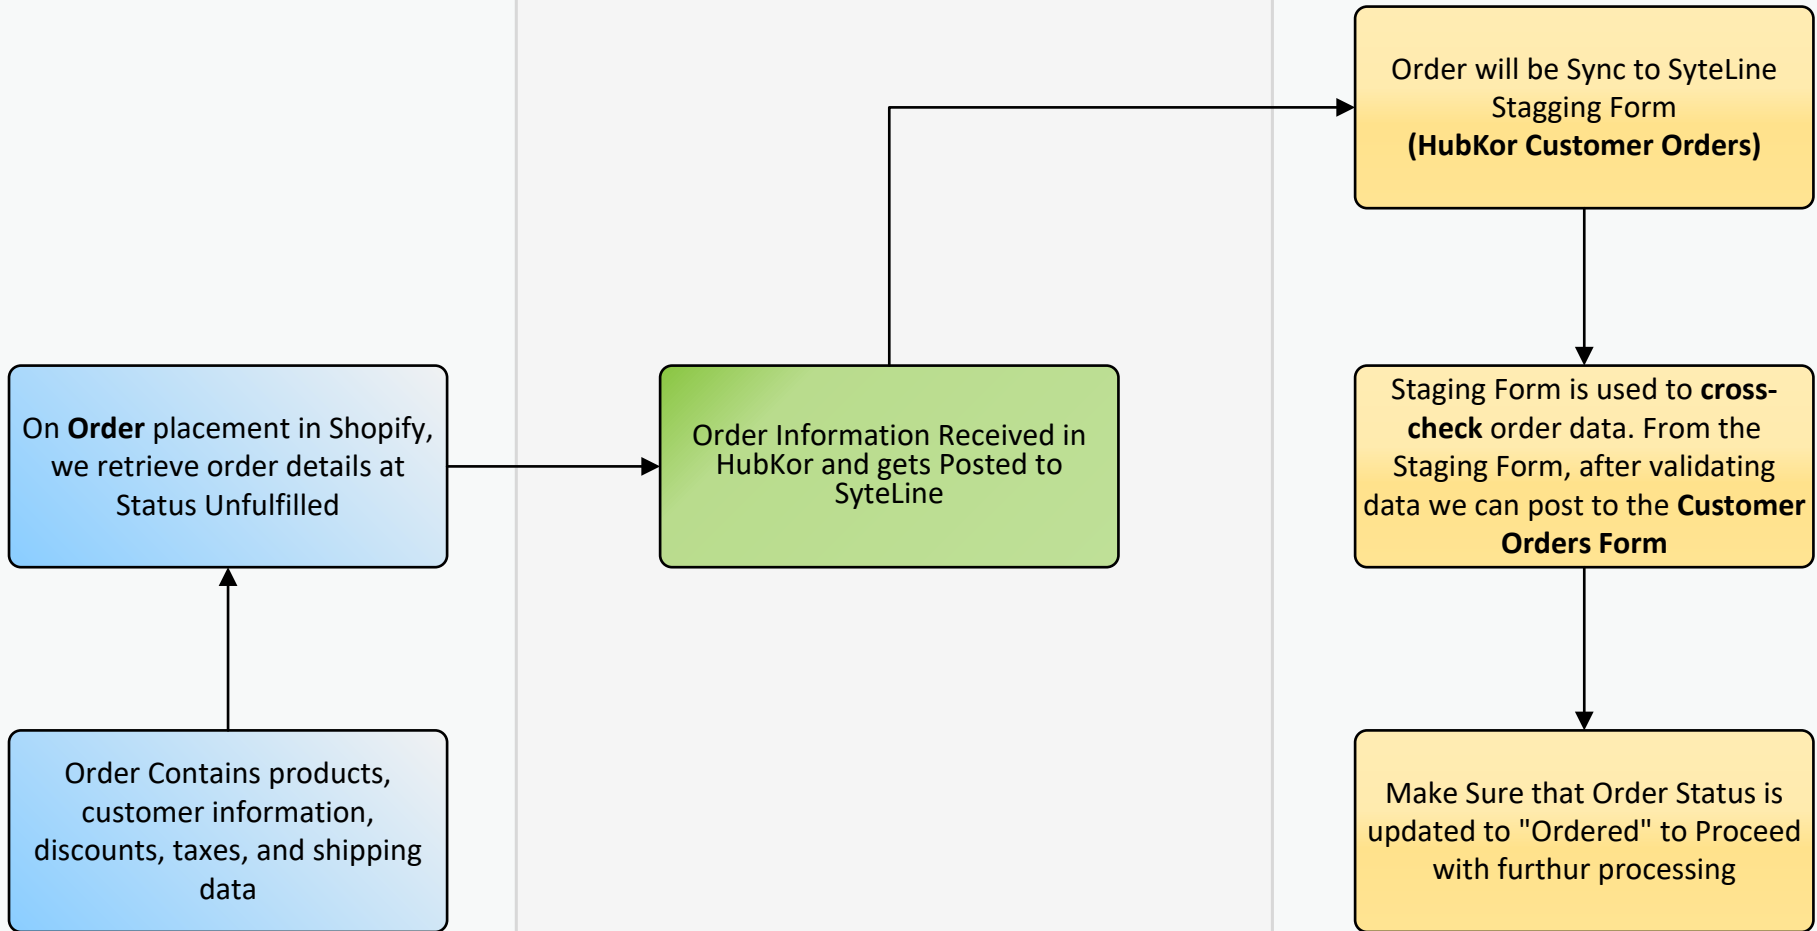

Order sync from Shopify to SyteLine

Legend