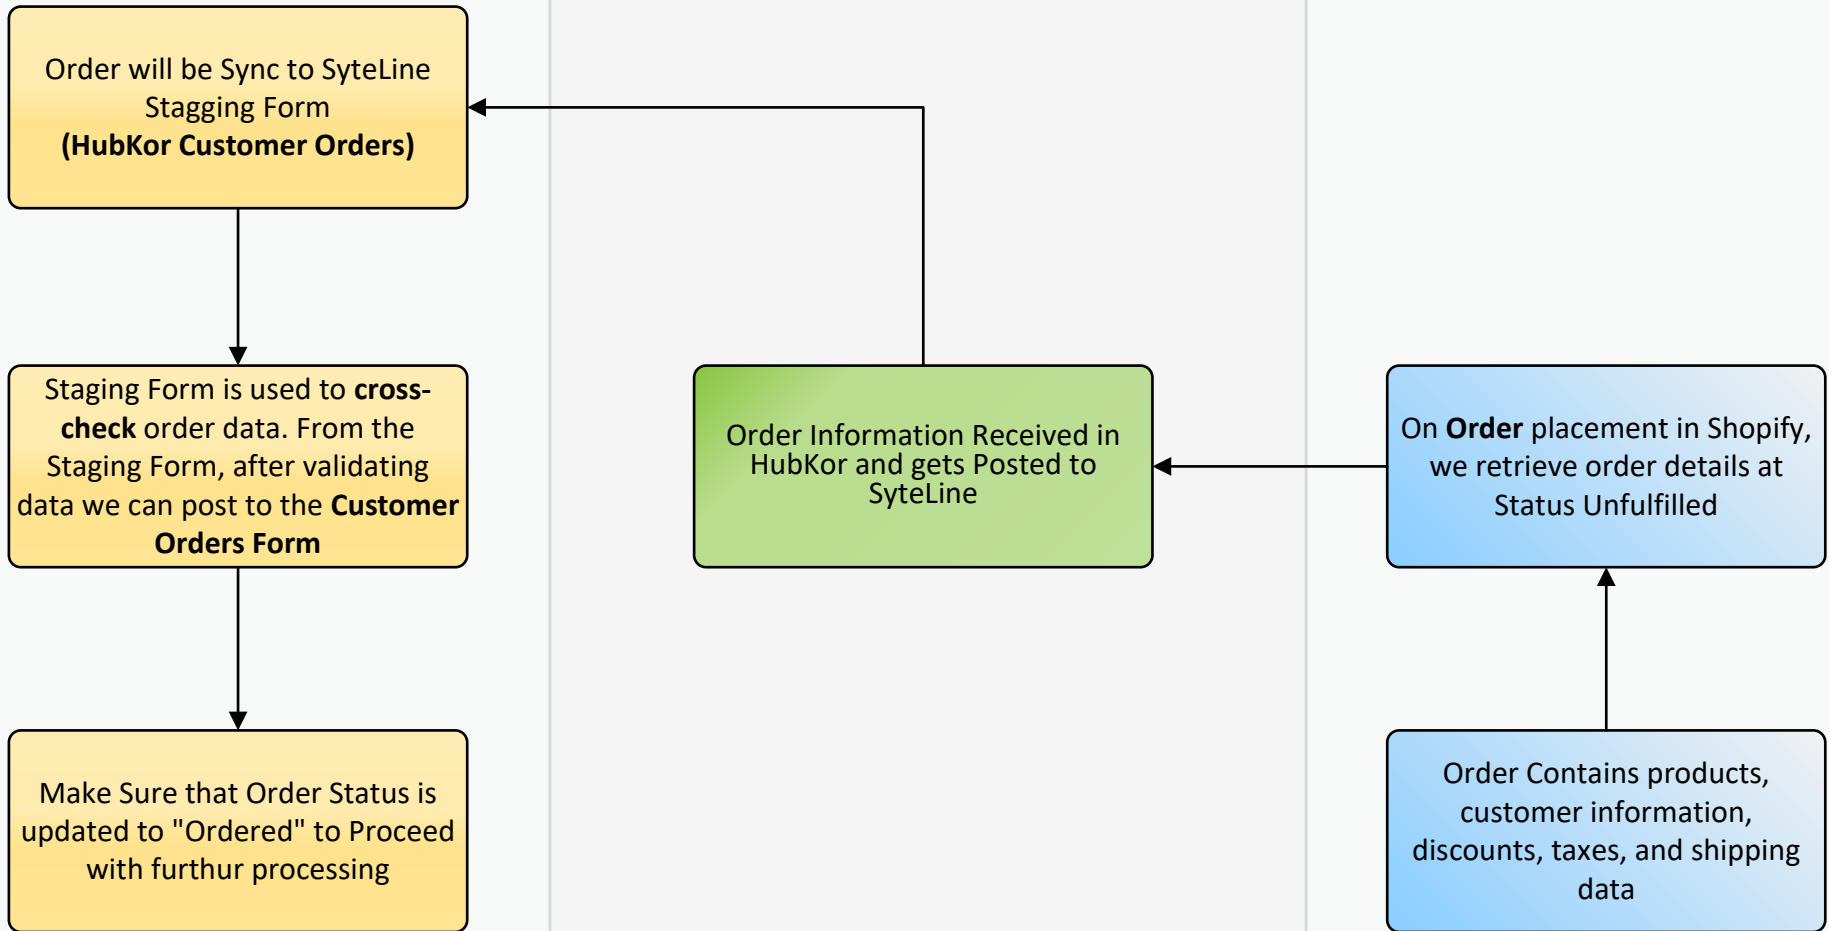

# Order sync from Shopify to SyteLine

## Legend