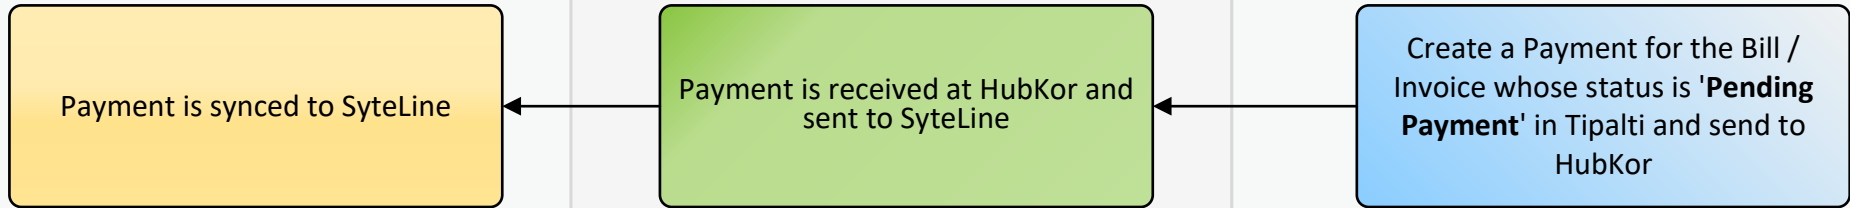

Payment sync from Tipalti to SyteLine

Legend