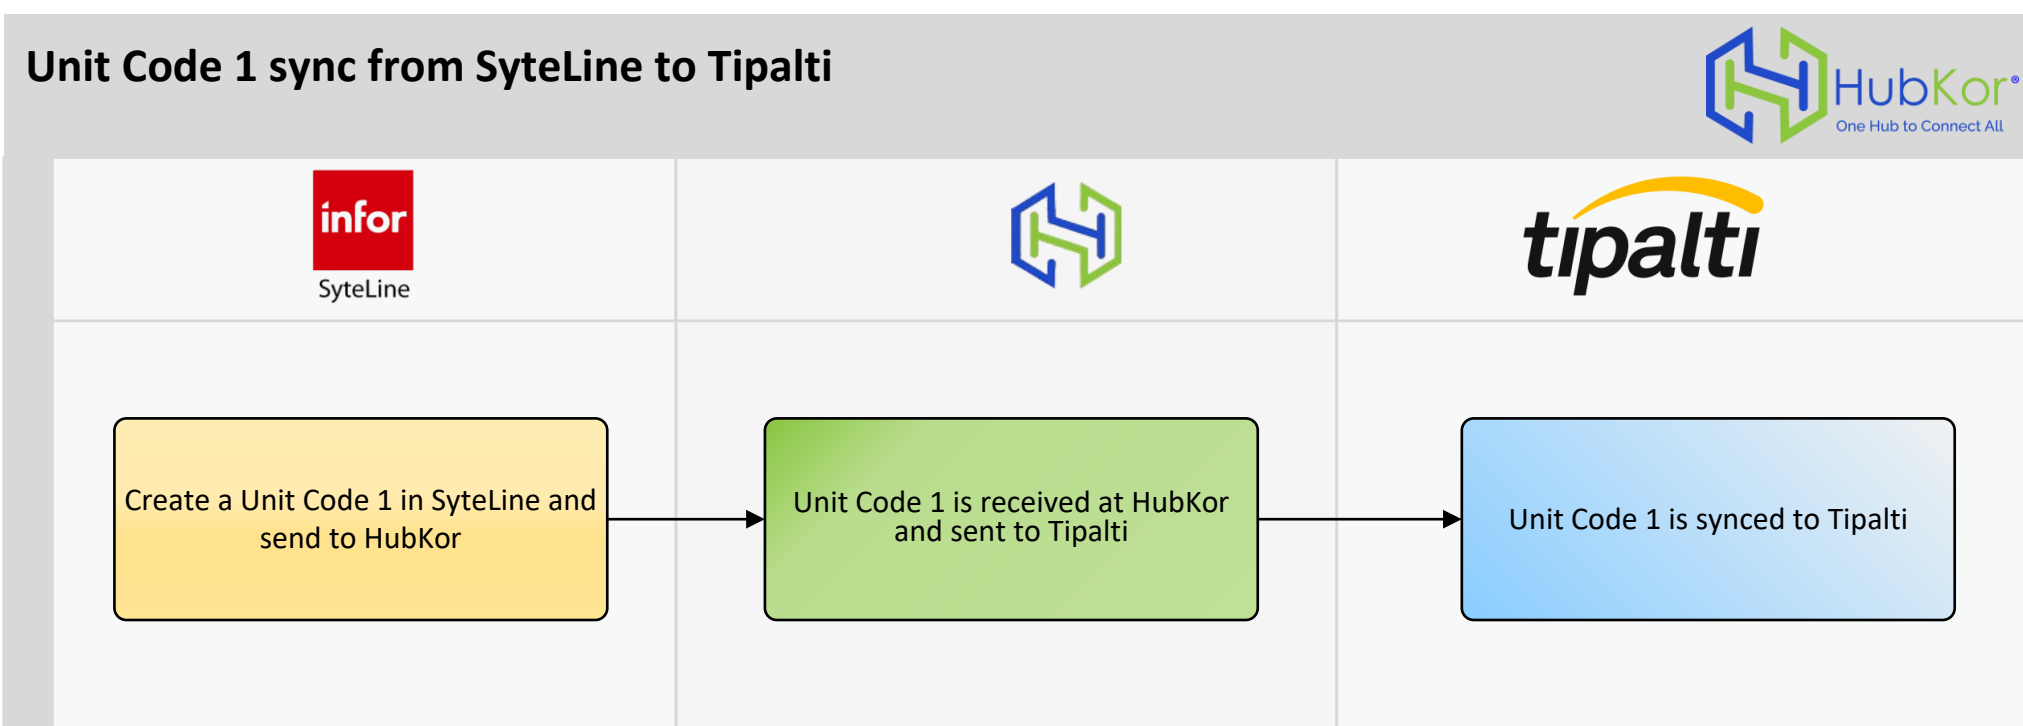

Unit Code 1 sync from SyteLine to Tipalti

Unit Code 2 sync from SyteLine to Tipalti

Unit Code 3 sync from SyteLine to Tipalti

Unit Code 4 sync from Syteline to Tipalti

Legend