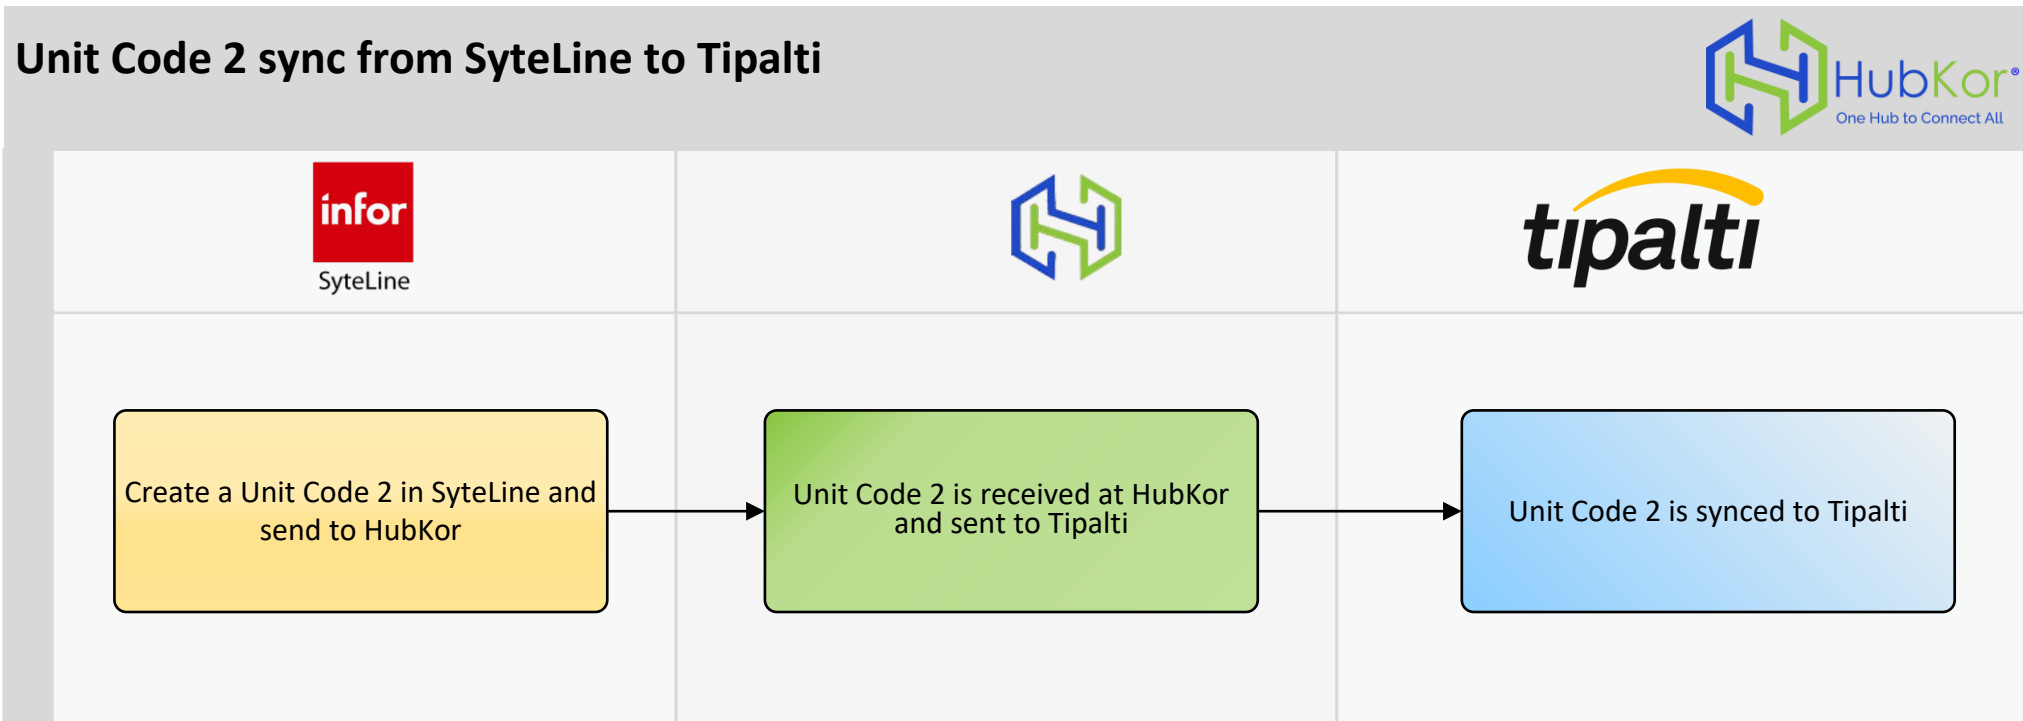

Unit Code 1 sync from SyteLine to Tipalti

Unit Code 2 sync from SyteLine to Tipalti

Unit Code 3 sync from SyteLine to Tipalti

Unit Code 4 sync from Syteline to Tipalti

Legend