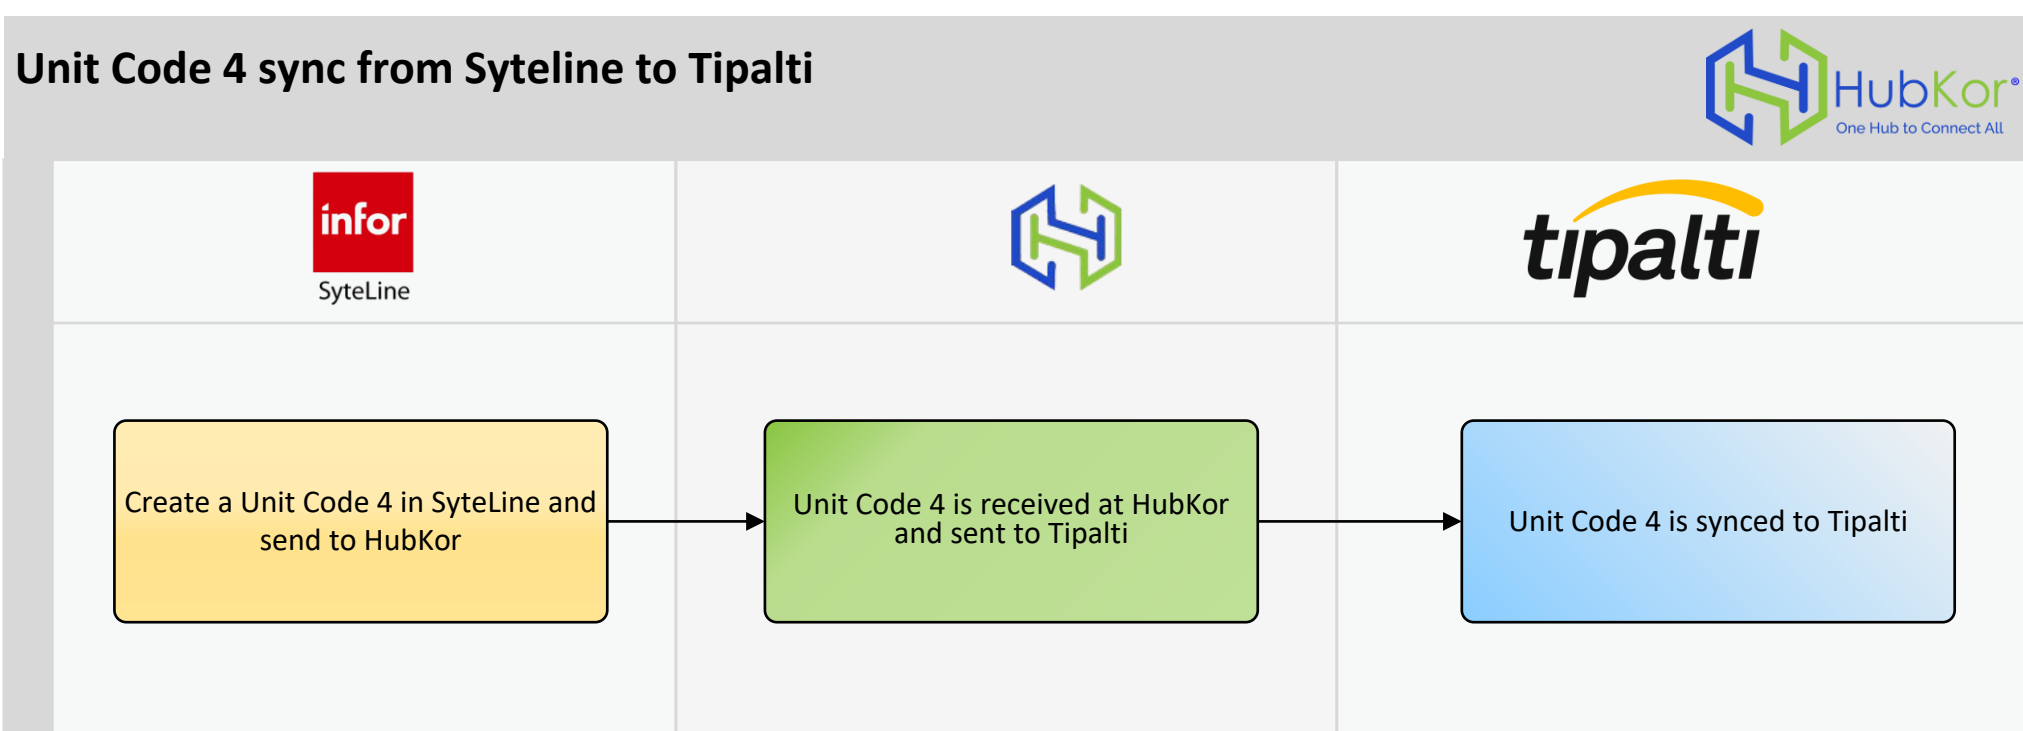

Unit Code 1 sync from SyteLine to Tipalti

Unit Code 2 sync from SyteLine to Tipalti

Unit Code 3 sync from SyteLine to Tipalti

Unit Code 4 sync from Syteline to Tipalti

Legend