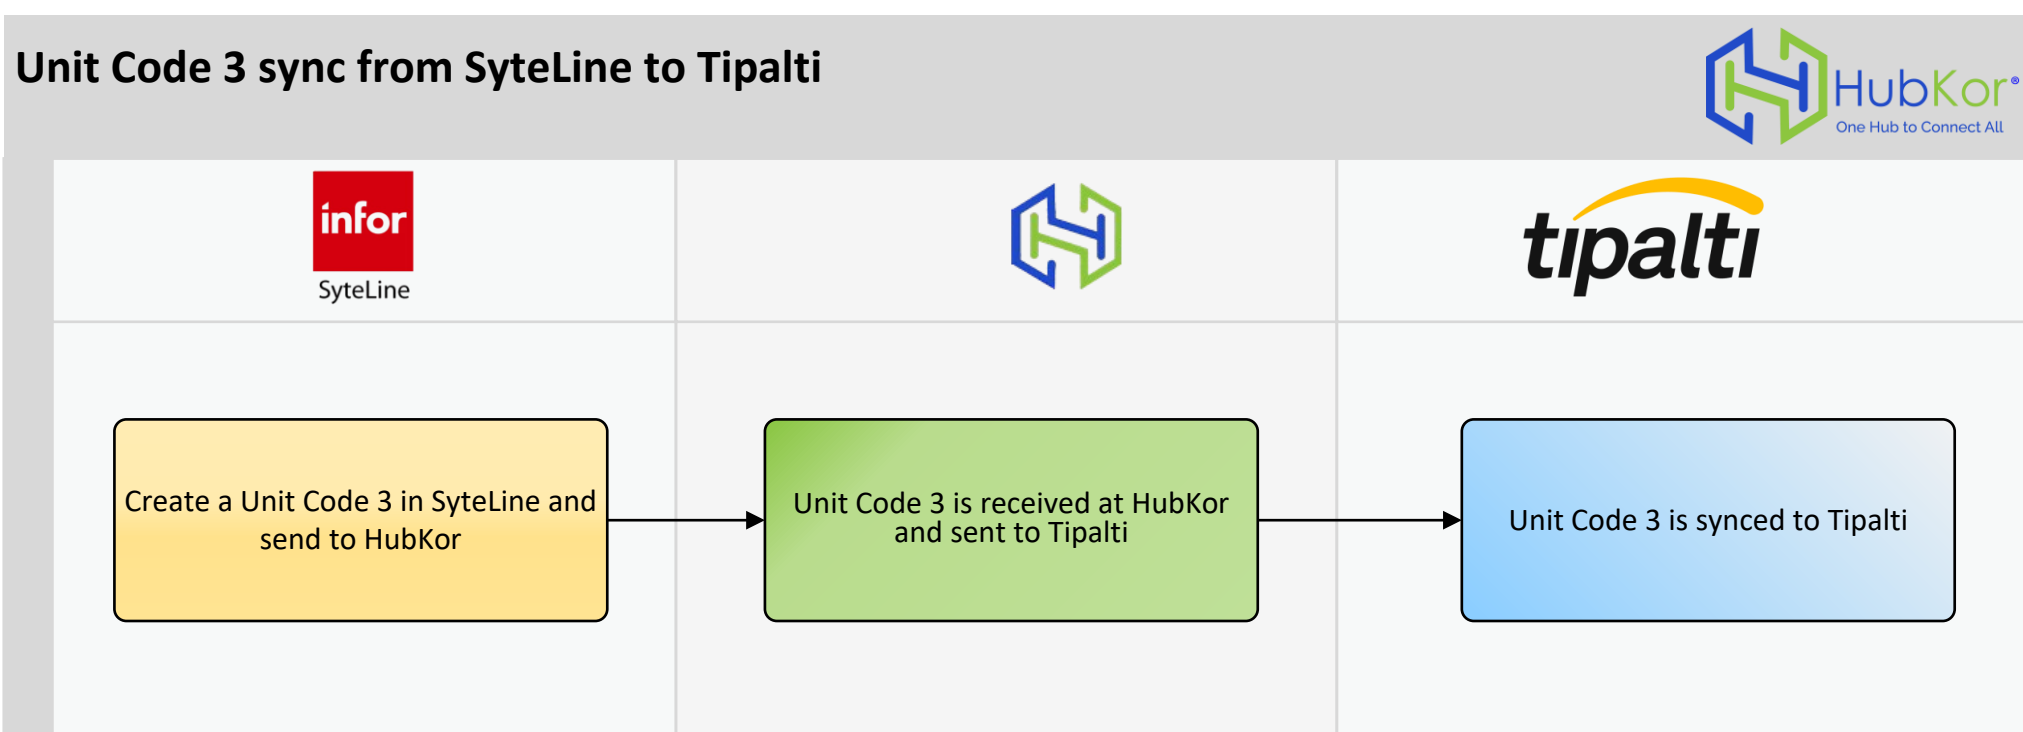

Unit Code 1 sync from SyteLine to Tipalti

Unit Code 2 sync from SyteLine to Tipalti

Unit Code 3 sync from SyteLine to Tipalti

Unit Code 4 sync from Syteline to Tipalti

Legend