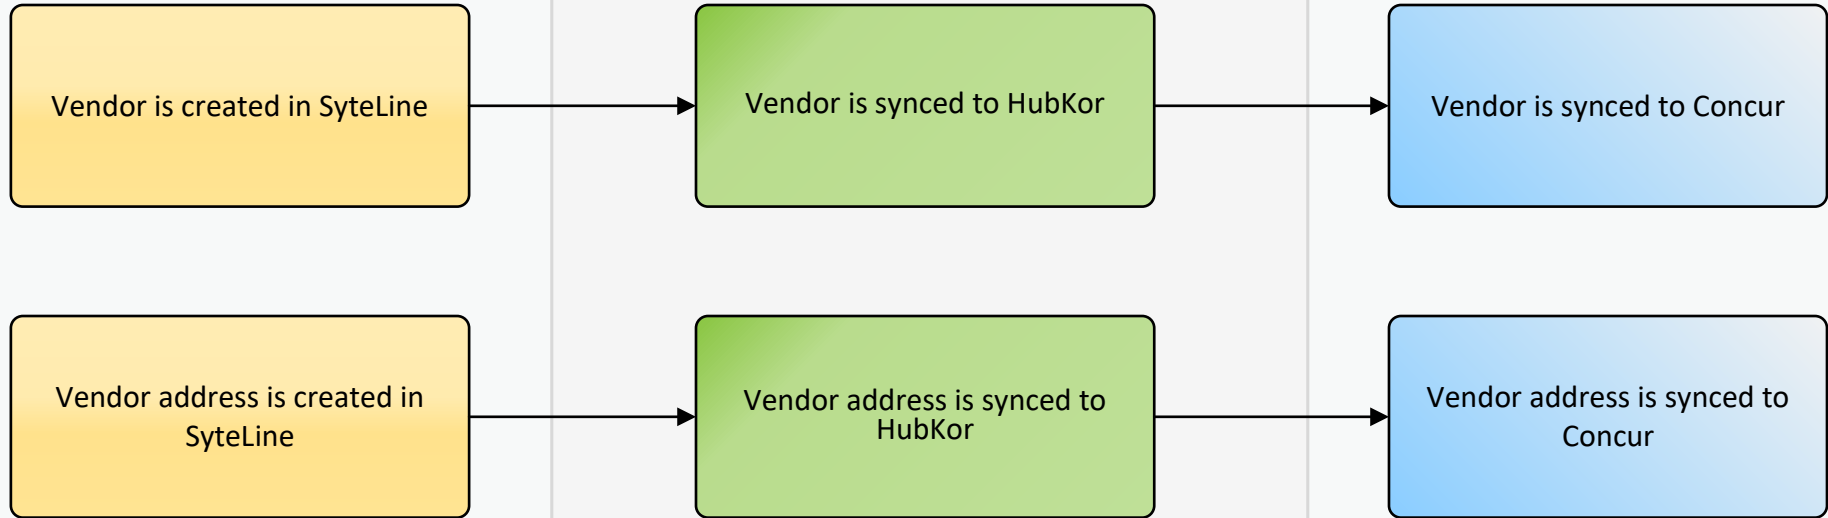

Vendor Sync from Syteline to Concur

Legend